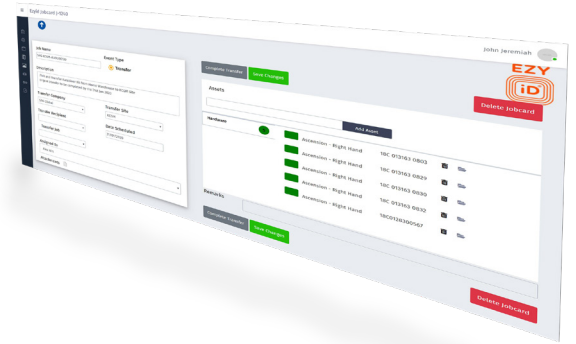

# Job Management System

## Key Features

- Allocate and track progress of tasks/jobs
- Build and maintain a real-time view of WIP for large jobs/tasks
- Build schedules to meet project delivery
- Engage with both internal and external supply chain partners in a transparent manner