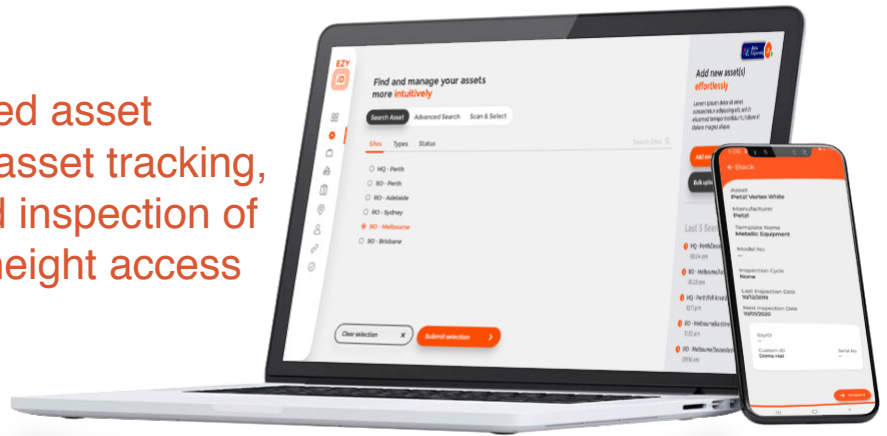

# Asset Management Platform

---

**Effortless.  
Errorless.**

EZY

# Product Overview

EZYiD is the only integrated asset management solution for asset tracking, workforce productivity and inspection of technical PPE within the height access industry.